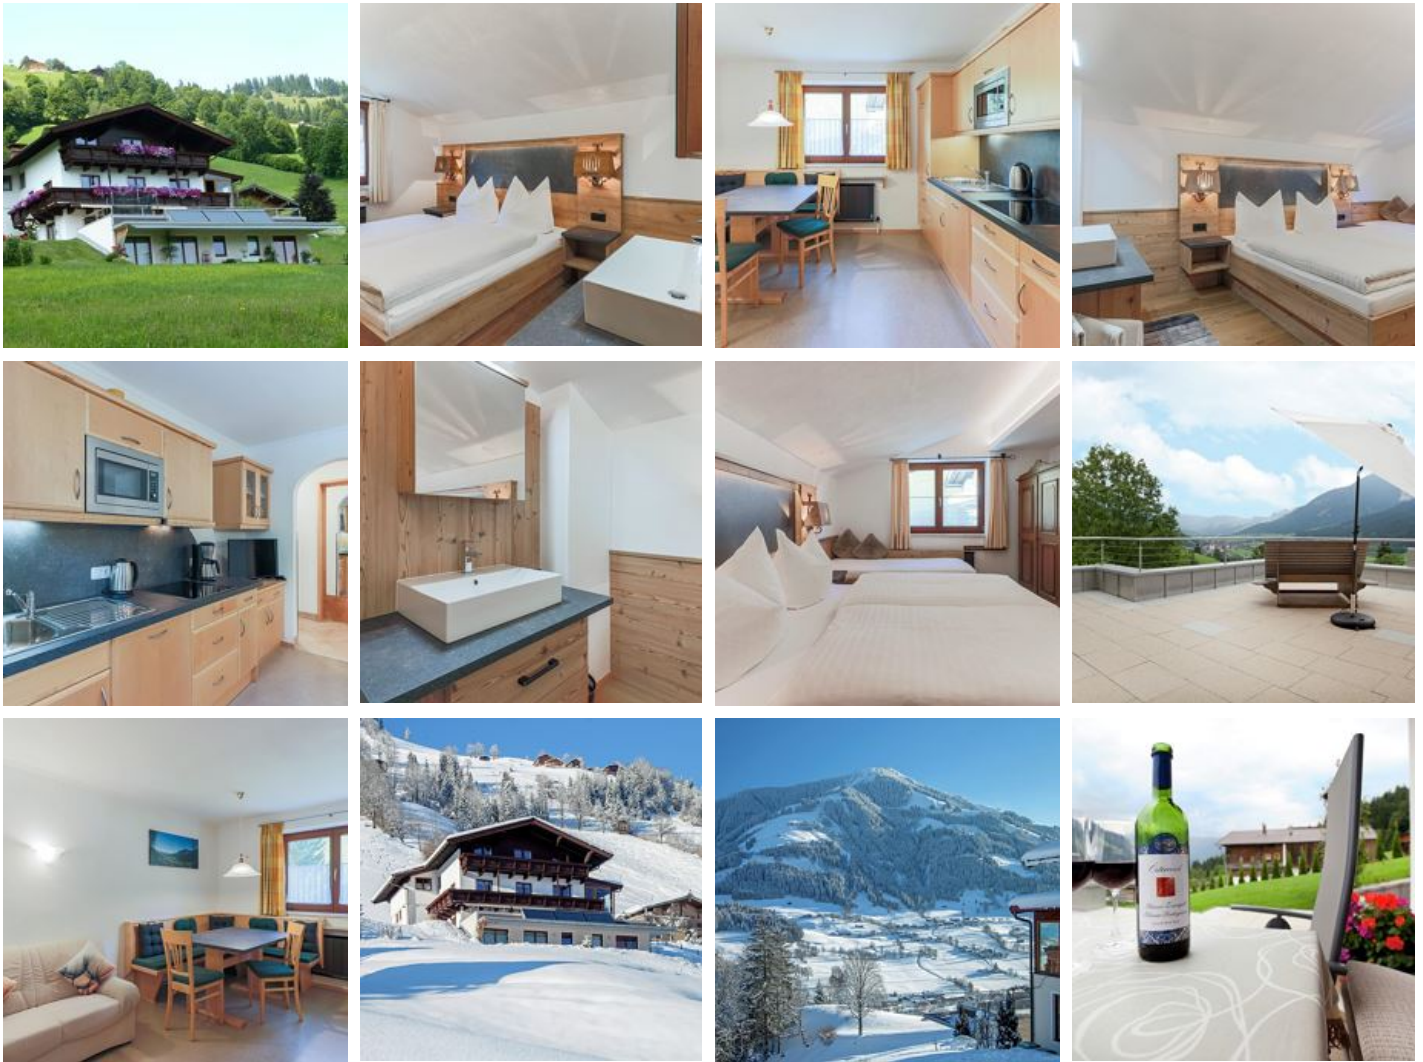

## holiday apartment in Brixen im Thale

New apartments for 4-5 people (quietly situated). Apartments are non-smoking areas! Sauna, reduction for children on inquiry...

outskirts of town · right on the slope · mountain location · on the hiking path · meadowlands · near the forest