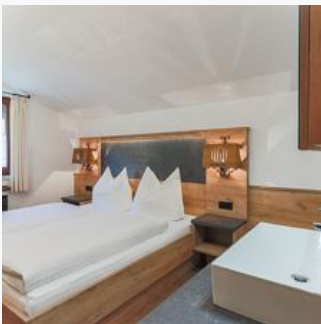

#### apartment/2 bedrooms/shower, WC

Fully equipped kitchen, Shower + toilet extra 2 separate bedrooms with washbasin, Lounge + sofa, balcony App.1 Bed linen, towels inkl./limited, Free wireless Sun terrace, Non smoking Aartement with se...

#### Apartment, shower, 2 bed rooms

Fully equipped kitchen, Shower + toilet extra 2 separate bedrooms with washbasin Lounge + sofa, Bed linen, towels inkl./limited Free wireless Sun terrace Non smoking Aartement with service and heart!...