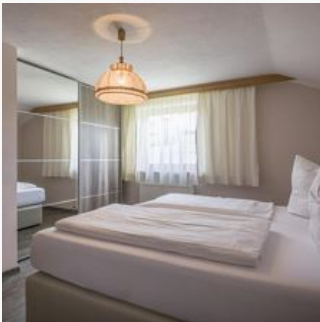

NON-SMOKING APARTMENTS! Completely newly-renovated apartment with 3 bedrooms, 2 spacious bathrooms, 1 large living/kitchen area, equipped with 1 small and 1 large fridge with freezer compartment, 1 C...

1-5 Personen · 1 Bedrooms · 45 m²

ab
€ 60,00

per apartment on 20.05.2022

TO THE OFFER

Apartment, bathtub, 1 bed room

Functionally furnished apartment with shower/WC, kitchen, living/sleeping area, 1 bedroom, spacious balcony.

ab
€ 60,00

per apartment on 20.05.2022

TO THE OFFER

1-4 Personen · 1 Bedrooms · 50 m²

Apartment, shower, toilet, 1 bed room

Apartment on the 1st and 2nd floors, balcony, living/sleeping area, 1 bedroom, TV, radio, microwave, kitchenette.