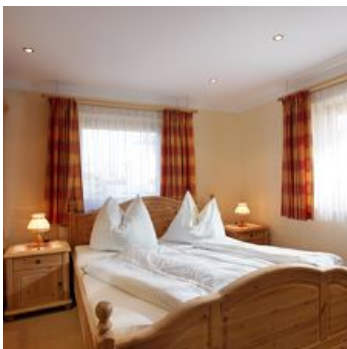

right at the ski-bus/ hiking-bus/ bus stop · meadowlands · private setting · quiet location · right on the bike path · outskirts of town