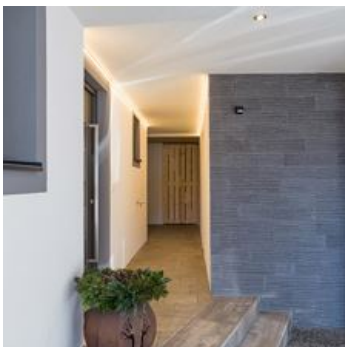

Appartement Morgensonne

holiday apartment in Westendorf

Straßhäusl 85 · A-6363 Westendorf · AppartementMorgensonne@gmx.at · 0043 664 3585449

Appartement Morgensonne

holiday apartment in Westendorf

The NEWLY built house with one flat is situated in a sunny and quiet location in Westendorf. It offers a fantastic view over the mountains of the Kitzbühel Alps. Here you have the perfect starting point for hiking and biking tours.

Direct booking:

Rent a Bike Morgensonne E-Bike Touren (Guiding) Tandemflight (Paragliding) MTB & EMTB training unit for young and old
Yoga

quiet location · mountain location · on the hiking path · right on the bike path · near the forest · meadowlands · yoga

Rooms and Apartments

Current Offers

Apartment, shower, toilet, 3 bed rooms

NEW - The App. Morgensonne has room for up to 7 people. Offers 3 separate bedrooms and 2 bathrooms, each with shower/WC. Living room with sofa bed and fully equipped kitchen (dishwasher, cooker), very...