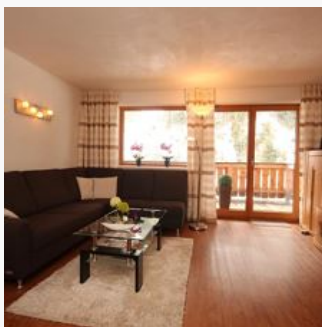

Lovely, two bedroom apartment (65 m², 4 persons) with a spacious sunny balcony not far from the centre of Brixen. The ski bus stops in the street and takes you to the main gondola in a couple of minutes. The cross country tracks travel past the apartment house. Various biking and hiking routes start not far from your doorstep. A horse riding stable is also close by.

right at the ski-bus/ hiking-bus/ bus stop · on the hiking path · quiet location

Rooms and Apartments

Current Offers

Apartment, bath, toilet, 2 bed rooms

2-4 Personen · 2 Bedrooms · 65 m²

Lovely, two bedroom apartment (65 m², 2-4 persons, incl. WiFi,) with a spacious sunny balcony not far from the centre of Brixen. Free parking in front of apartment house.