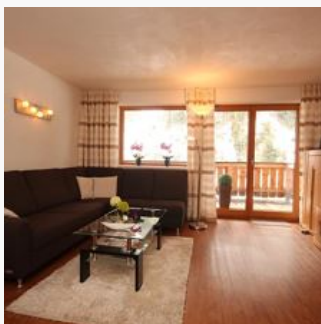

Lovely, two bedroom apartment (65 m², 4 persons) with a spacious sunny balcony not far from the centre of Brixen. The ski bus stops in the street and takes you to the main gondola in a couple of minutes. The cross country tracks travel past the apartment house. Various biking and hiking routes start not far from your doorstep. A horse riding stable is also close by.

right at the ski-bus/ hiking-bus/ bus stop · on the hiking path · quiet location

Rooms and Apartments

Current Offers

Apartment, bath, toilet, 2 bed rooms

Lovely, two bedroom apartment (65 m², 2-4 persons, incl. WiFi,) with a spacious sunny balcony not far from the centre of Brixen. Free parking in front of apartment house.