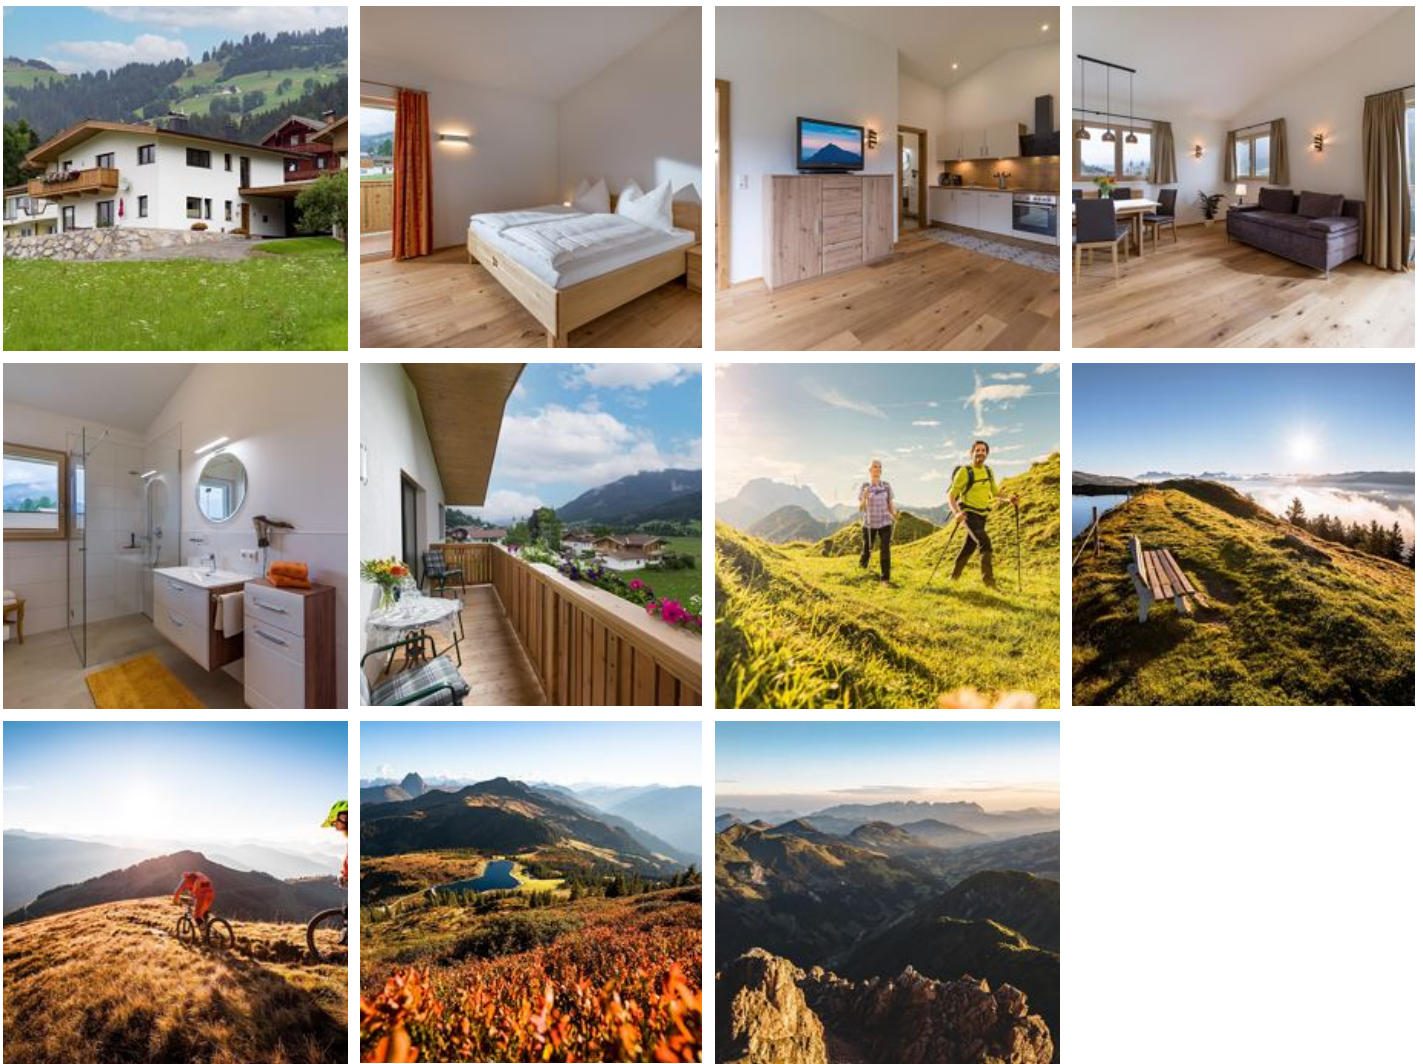

## holiday apartment in Brixen im Thale

Our new house is located in Brixen im Thale, a place for rest and relaxation, in a sunny, quiet and very central location with a view of the Kitzbühel Alps. We offer an apartment for up to 4 people - 1 double bed 180 cm wide and 1 sofa bed 150 cm wide. The gondola with direct access to the SkiWelt Wilder Kaiser Brixental and the village center can be reached in just 3 minutes on foot.

quiet location · right on the bike path · meadowlands · on the hiking path · central location · right at the ski-bus/ hiking-bus/ bus stop

#### Apartment, shower, toilet, 1 bed room

Newly built flat with 52m<sup>2</sup> for 1-4 persons. 1 bedroom with double bed and large living area with sofa bed, dining area and fully equipped kitchen. Large balcony with all-round view of the Kitzbühel Al...