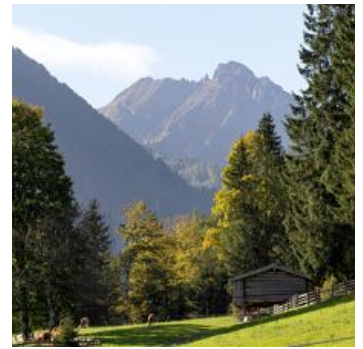

Appartement Hintermitterast

farm, farmhouse in Kirchberg in Tirol

Mauerbrücke 11 · A-6365 Kirchberg in Tirol · fam.pitterl@aon.at

Appartement Hintermitterast

farm, farmhouse in Kirchberg in Tirol

55 sqm cosy holiday flat in an idyllic quiet location with views over the Kitzbühel Alps.

Cosy wooden design with modern facilities: Smart TV, fully equipped kitchen, light-flooded living room with panoramic views of the mountains.

Spacious bedroom and bathroom, private balcony all round, beautiful sunbathing lawn on our roof terrace for shared use in summer.

Right in the centre but still in a very peaceful location. At the entrance of the romantic Spertental and at the foot of the Großer Rettenstein. 3 minutes by car to the ski areas Kitz Ski and Ski Welt Wilder Kaiser. 15 minutes from the town of Kitzbühel. Easily accessible by public transportation.