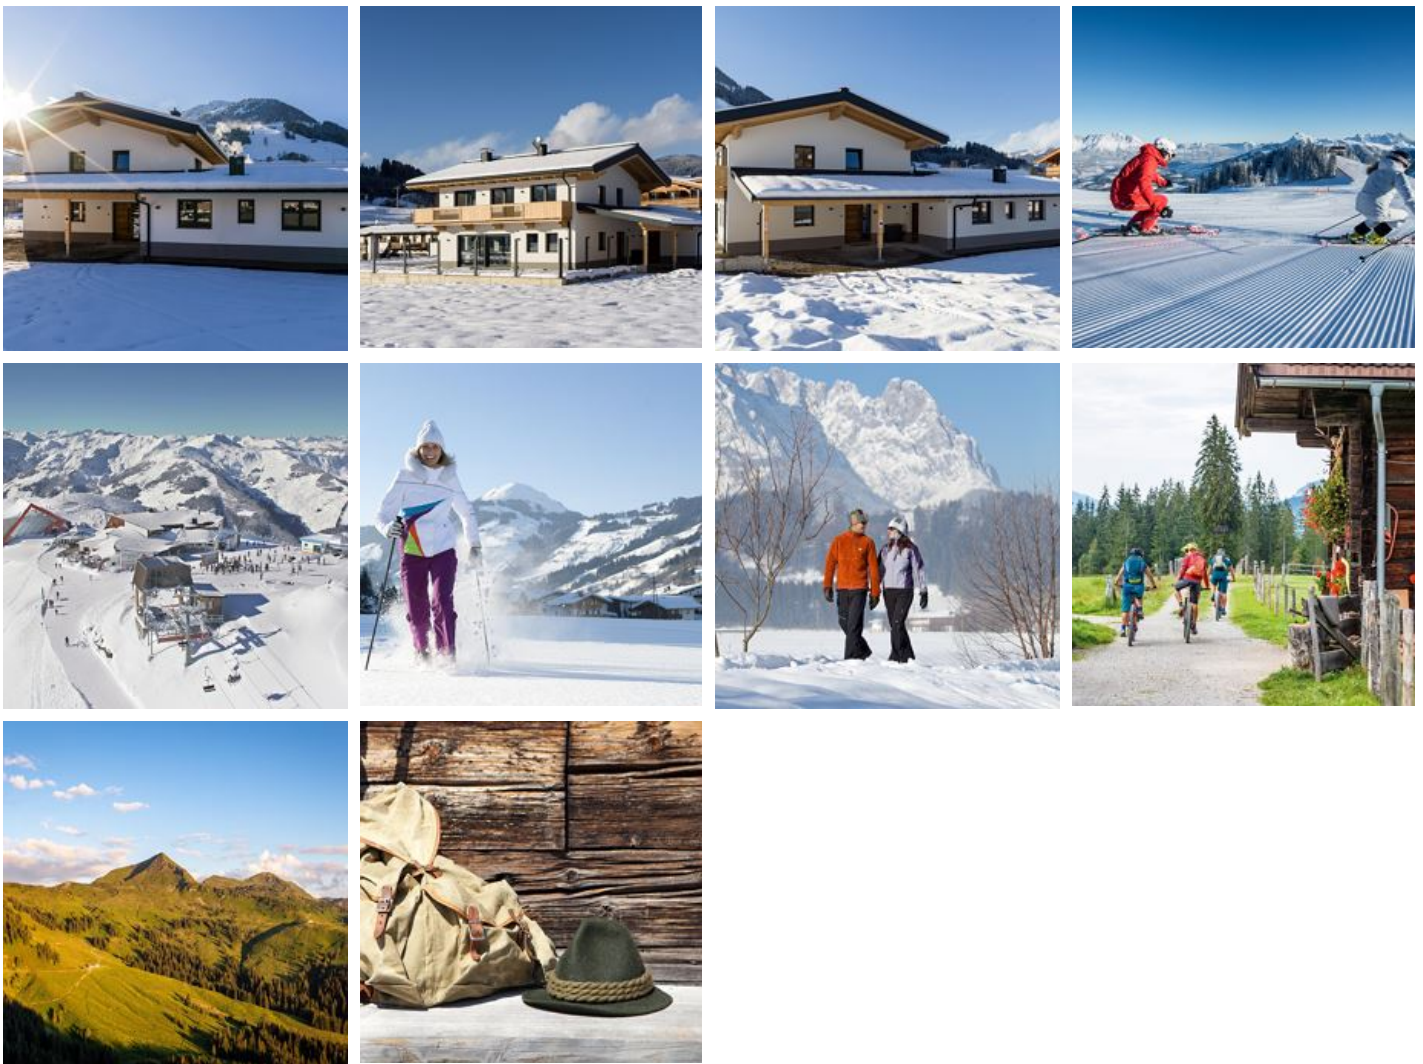

# Appartement Gaisbergblick

holiday apartment in Kirchberg in Tirol

Aschauerstraße 22 · A-6365 Kirchberg in Tirol · [hpaschaber93@gmx.at](mailto:hpaschaber93@gmx.at)

Additional information at <https://www.kitzbueheler-alpen.com/de/bri/unterkuenfte/buchen/appartement-g>

# Appartement Gaisbergblick

## holiday apartment in Kirchberg in Tirol

The newly built apartment (first occupancy December 2020) is only a 15-minute walk from the village centre. A bus stops right outside the front door which takes you to the Kitzbühel skiing and hiking area in just a few minutes.

right at the ski-bus/ hiking-bus/ bus stop · on the hiking path · right on the bike path · central location