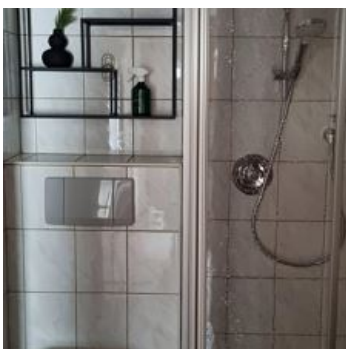

Appartement Fohringer

holiday apartment in Westendorf

Bichling 85 · A-6363 Westendorf · appartement@fohringer.tirol · +43 664 9119000

Appartement Fohringer

holiday apartment in Westendorf

Quite location in the district Bichling, approx. 800 m to the center, Skibus stop in front of the house, close-by cross-country ski run. 1 appartement for max. 2 persons, ground-floor flat with terrace.

quiet location · right on the bike path · meadowlands

Rooms and Apartments

Current Offers

apartment/1 bedroom/shower, WC

1-2 Personen · 1 Bedrooms · 35 m²

Approx. 35m², 1 sleeping room and child bed (on request), living room with kitchenette and sleeper couch for 1 person, shower/toilette, terrace and garden.