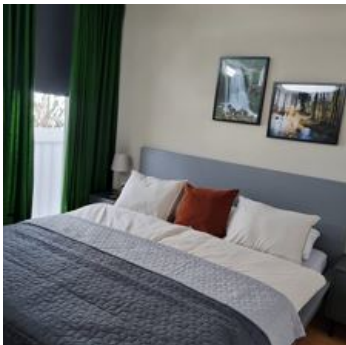

quiet location · right on the bike path · meadowlands

Rooms and Apartments

Current Offers

apartment/1 bedroom/shower, WC

1-2 Personen · 1 Bedrooms · 35 m²

Approx. 35m², 1 sleeping room and child bed (on request), living room with kitchenette and sleeper couch for 1 person, shower/toilette, terrace and garden.