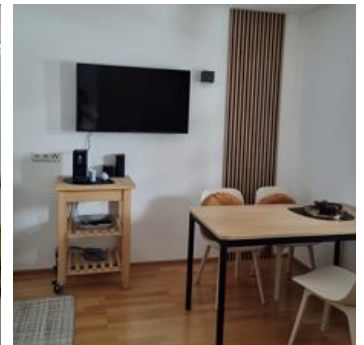

quiet location · right on the bike path · meadowlands

Rooms and Apartments

Current Offers

apartment/1 bedroom/shower, WC

1-2 Personen · 1 Bedrooms · 35 m²

Approx. 35m², 1 sleeping room and child bed (on request), living room with kitchenette and sleeper couch for 1 person, shower/toilette, terrace and garden.