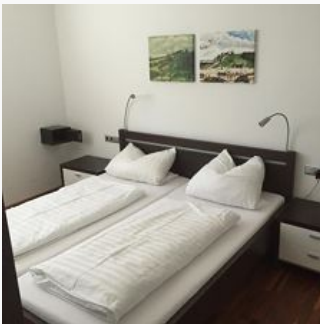

## Appartement FeinSinn inn in Westendorf

A total of 3 new, modernly furnished apartments are available. We are situated in the centre of Westendorf. The chair lift, providing access to the Alpenrosenbahn (gondola) and therefore to the Kitzbüheler Alpen ski area, is directly behind our house where the very popular beginners' ski slope can also be found. For the duration of your stay with us, neither a car or bus is necessary! Ski directly to and from our house! All restaurants, bars, cafés etc. are within very close proximity to your accommodation! Our restaurant is on the ground floor of our premises.

#### Apartment, separate toilet and shower/bathtub, 3 bed rooms

Apartment mit 3 Schlafzimmern This apartment has a kitchen and flat-screen TV with German, English and Dutch-language programmes.

ab  
**€ 500,00**

#### Apartment, shower and bath, toilet, 2 bed rooms

This apartment has a kitchen and flat-screen TV with German, English and Dutch-language programmes.

ab  
**€ 150,00**

per apartment on 03.12.2021

**TO THE OFFER**

## Apartment, shower and bath, toilet, 2 bed rooms

This apartment has a kitchen and flat-screen TV with German, English and Dutch-language programmes.

ab  
**€ 180,00**

per apartment on 03.12.2021

**TO THE OFFER**