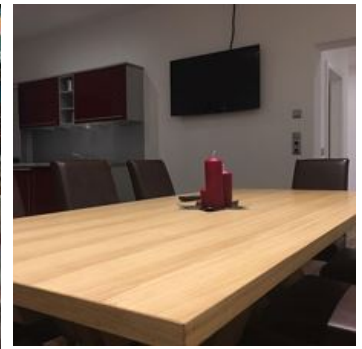

## Appartement FeinSinn inn in Westendorf

A total of 3 new, modernly furnished apartments are available. We are situated in the centre of Westendorf. The chair lift, providing access to the Alpenrosenbahn (gondola) and therefore to the Kitzbüheler Alpen ski area, is directly behind our house where the very popular beginners' ski slope can also be found. For the duration of your stay with us, neither a car or bus is necessary! Ski directly to and from our house! All restaurants, bars, cafés etc. are within very close proximity to your accommodation! Our restaurant is on the ground floor of our premises.