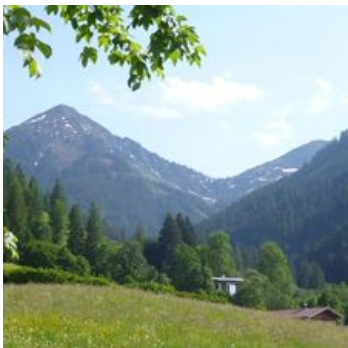

## Ferienhaus in Brixen im Thale

Our house is situated in a quiet location in Brixen im Thale. Approx. 90m<sup>2</sup> apartment can accommodate 4-5 persons. It has a separate entrance, is newly renovated with fully-equipped kitchen, living room with TV, 2 bedrooms, shower, separate bathroom/WC, balcony, beautiful view, free WiFi, carport.

Terms:

quiet location · outskirts of town · near the forest · on the hiking path · meadowlands