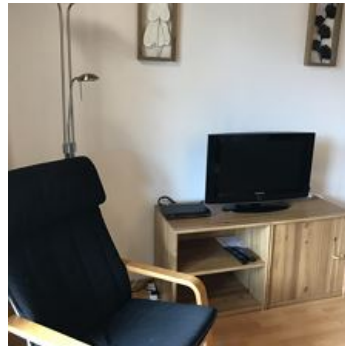

Appartement Brixen im Thale

holiday apartment in Brixen im Thale

"Pension Brixen im Thale" is a comfortable B & B in the centre of the sunny Brixen im Thale. Just five minutes away is the gondola station which transports you directly into the SkiWelt Wilder Brixental. The pension has a small, cosy lounge in which you can spend a pleasant evening. The beautiful garden provides views of the Tyrolean mountains. The bathing lake, swimming pool and the "Fischerstadl" restaurant are two minutes away. Various cycling tours and hiking routes can be started directly from the house. WiFi is available free-of-charge.

quiet location · mountain location

Rooms and Apartments

Current Offers

Apartment, separate toilet and shower/bathtub, 3 bed rooms

1-6 Personen · 3 Bedrooms · 90 m²

comfortable apartment in a quiet, sunny location. 3 bedrooms, living room, kitchen, shower and WC. Large balcony with view of Brixental valley.