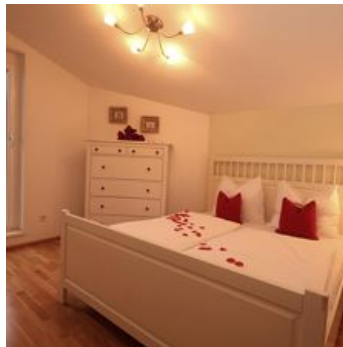

Luxury apartment (55m²) in a quiet location in the center of Kirchberg with free WiFi and private carport space. This holiday home in the Kitzbühel Alps is only a stone's throw away from shops, supermarkets, restaurants and the ski bus stop. You won't need your car during your holiday.

Layout: Bedroom with double bed, plenty of closet space and door to the roof terrace. Beautifully furnished living room with dining table, couch, relax chair, Sat-TV and DVD. Modern open kitchen with all modern appliances and cooking utensils. Floor heating throughout the apartment. Luxurious bathroom with wash basin, bath and separate shower. Separate toilet. Beautiful balcony with superb views complete with outdoor furniture and private roof terrace with sun chairs. The unique location in the middle of the Kitzbühel Alps makes apartment Bergsicht ideal for summer as well as winter holidays.

central location · right at the ski-bus/ hiking-bus/ bus stop

Rooms and Apartments

Current Offers

apartment/1 bedroom/bath tub, WC

1-2 Personen · 1 Bedrooms · 55 m²

Luxury center apartment with south facing balcony, private roof terrace with sun chairs, private carport space and free WiFi! A stones throw away from shops, supermarkets, restaurants and the skibus s...