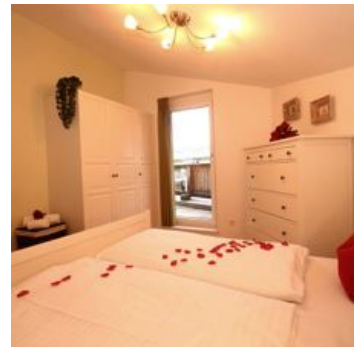

Luxury apartment (55m²) in a quiet location in the center of Kirchberg with free WiFi and private carport space. This holiday home in the Kitzbühel Alps is only a stone's throw away from shops, supermarkets, restaurants and the ski bus stop. You won't need your car during your holiday.

Layout: Bedroom with double bed, plenty of closet space and door to the roof terrace. Beautifully furnished living room with dining table, couch, relax chair, Sat-TV and DVD. Modern open kitchen with all modern appliances and cooking utensils. Floor heating throughout the apartment. Luxurious bathroom with wash basin, bath and separate shower. Separate toilet. Beautiful balcony with superb views complete with outdoor furniture and private roof terrace with sun chairs. The unique location in the middle of the Kitzbühel Alps makes apartment Bergsicht ideal for summer as well as winter holidays.

central location · right at the ski-bus/ hiking-bus/ bus stop

Rooms and Apartments

Current Offers

apartment/1 bedroom/bath tub, WC

1-2 Personen · 1 Bedrooms · 55 m²

Luxury center apartment with south facing balcony, private roof terrace with sun chairs, private carport space and free WiFi! A stones throw away from shops, supermarkets, restaurants and the skibus s...