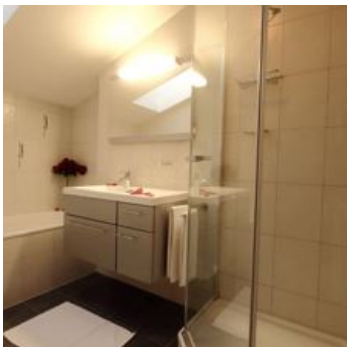

Layout: Bedroom with double bed, plenty of closet space and door to the roof terrace. Beautifully furnished living room with dining table, couch, relax chair, Sat-TV and DVD. Modern open kitchen with all modern appliances and cooking utensils. Floor heating throughout the apartment. Luxurious bathroom with wash basin, bath and separate shower. Separate toilet. Beautiful balcony with superb views complete with outdoor furniture and private roof terrace with sun chairs. The unique location in the middle of the Kitzbühel Alps makes apartment Bergsicht ideal for summer as well as winter holidays.

central location · right at the ski-bus/ hiking-bus/ bus stop

Rooms and Apartments

Current Offers

apartment/1 bedroom/bath tub, WC

1-2 Personen · 1 Bedrooms · 55 m²

Luxury center apartment with south facing balcony, private roof terrace with sun chairs, private carport space and free WiFi! A stones throw away from shops, supermarkets, restaurants and the skibus s...