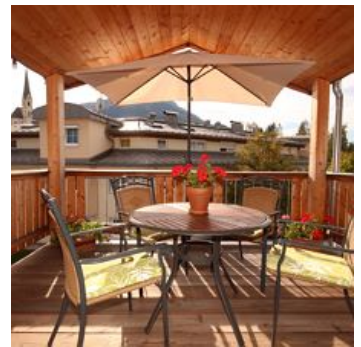

Luxury apartment (55m²) in a quiet location in the center of Kirchberg with free WiFi and private carport space. This holiday home in the Kitzbühel Alps is only a stone's throw away from shops, supermarkets, restaurants and the ski bus stop. You won't need your car during your holiday.

Layout: Bedroom with double bed, plenty of closet space and door to the roof terrace. Beautifully furnished living room with dining table, couch, relax chair, Sat-TV and DVD. Modern open kitchen with all modern appliances and cooking utensils. Floor heating throughout the apartment. Luxurious bathroom with wash basin, bath and separate shower. Separate toilet. Beautiful balcony with superb views complete with outdoor furniture and private roof terrace with sun chairs. The unique location in the middle of the Kitzbühel Alps makes apartment Bergsicht ideal for summer as well as winter holidays.

central location · right at the ski-bus/ hiking-bus/ bus stop

Rooms and Apartments

Current Offers

apartment/1 bedroom/bath tub, WC

1-2 Personen · 1 Bedrooms · 55 m²

Luxury center apartment with south facing balcony, private roof terrace with sun chairs, private carport space and free WiFi! A stones throw away from shops, supermarkets, restaurants and the skibus s...