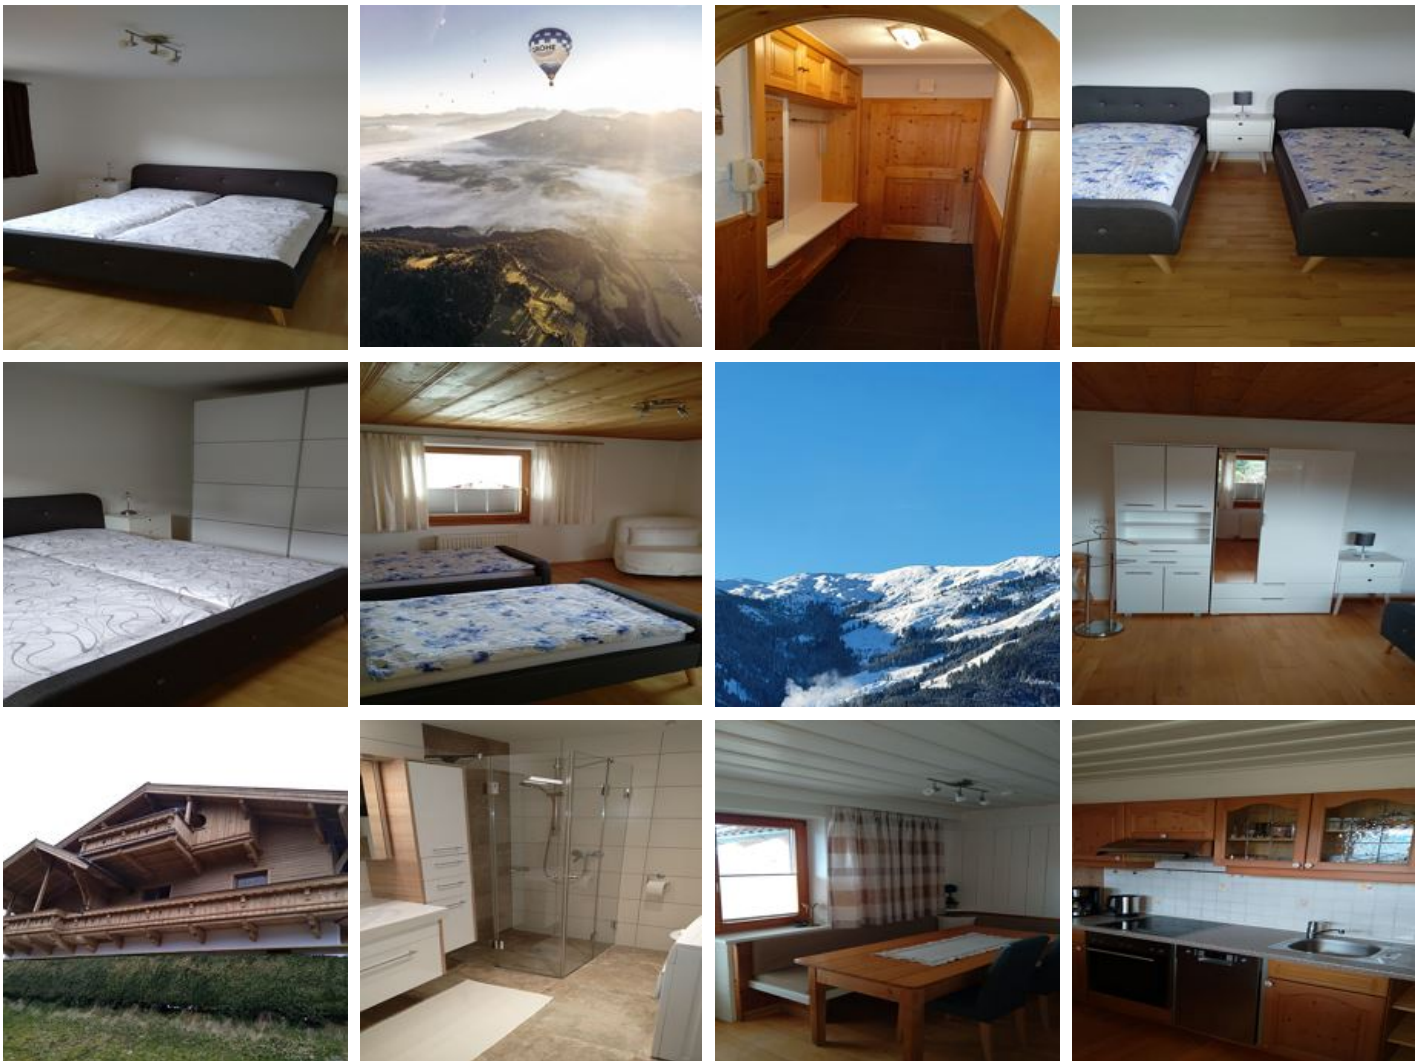

Appartement Antretter

holiday apartment in Westendorf

Oberwindau 55 · A-6363 Westendorf · peterantretter@aon.at · **0043 664 5107570**

Appartement Antretter

holiday apartment in Westendorf

Haus Antretter is situated approx. 2 km from Westendorf's village centre in a beautiful, idyllic location. The Alpenrosenbahn gondola station is just 1.5 km from our house, with the ski slopes (descending to the valley) very close-by. The Choralmbahn gondola station, providing direct access to the SkiWelt Wilder Kaiser - Brixental, is only 500 m away!!

outskirts of town · near the forest · mountain location · meadowlands

Rooms and Apartments

Current Offers

Apartment, shower and bath, toilet, 2 bed rooms

Beautiful apartment on the second floor, with approx. 65 m² and balcony.

ab
€ 185,00

per apartment on 14.05.2024

TO THE OFFER

1-4 Personen · 2 Bedrooms · 65 m²

Conditions

Wifi is available free of charge

Towels available

excl. local tax