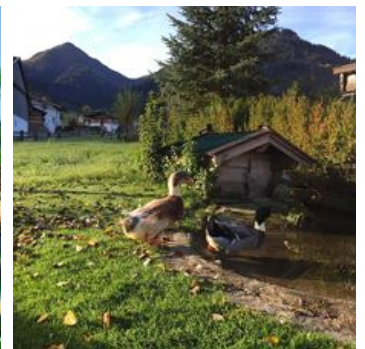

# Appartement - Abenteuerurlaub auf dem Weberhof

farm, farmhouse in Brixen im Thale

We offer the highest quality of vacation in a homelike and informal atmosphere.

Spend an unforgettable family holiday in the heart of the Brixental.

With us, in the beautiful Brixental the athlete's heart beats higher.

The possibilities are endless: horse riding, hiking, cycling, golfing and walking in the summer and well-groomed ski slopes and trails in winter. The Brixental offers an almost limitless network of hiking trails, mountain and bike routes with a unique mountain backdrop.

outskirts of town · near the forest · meadowlands · right on the bike path · quiet location · right at the ski-bus/ hiking-bus/ bus stop · on the hiking path · right at the cross-country ski trail