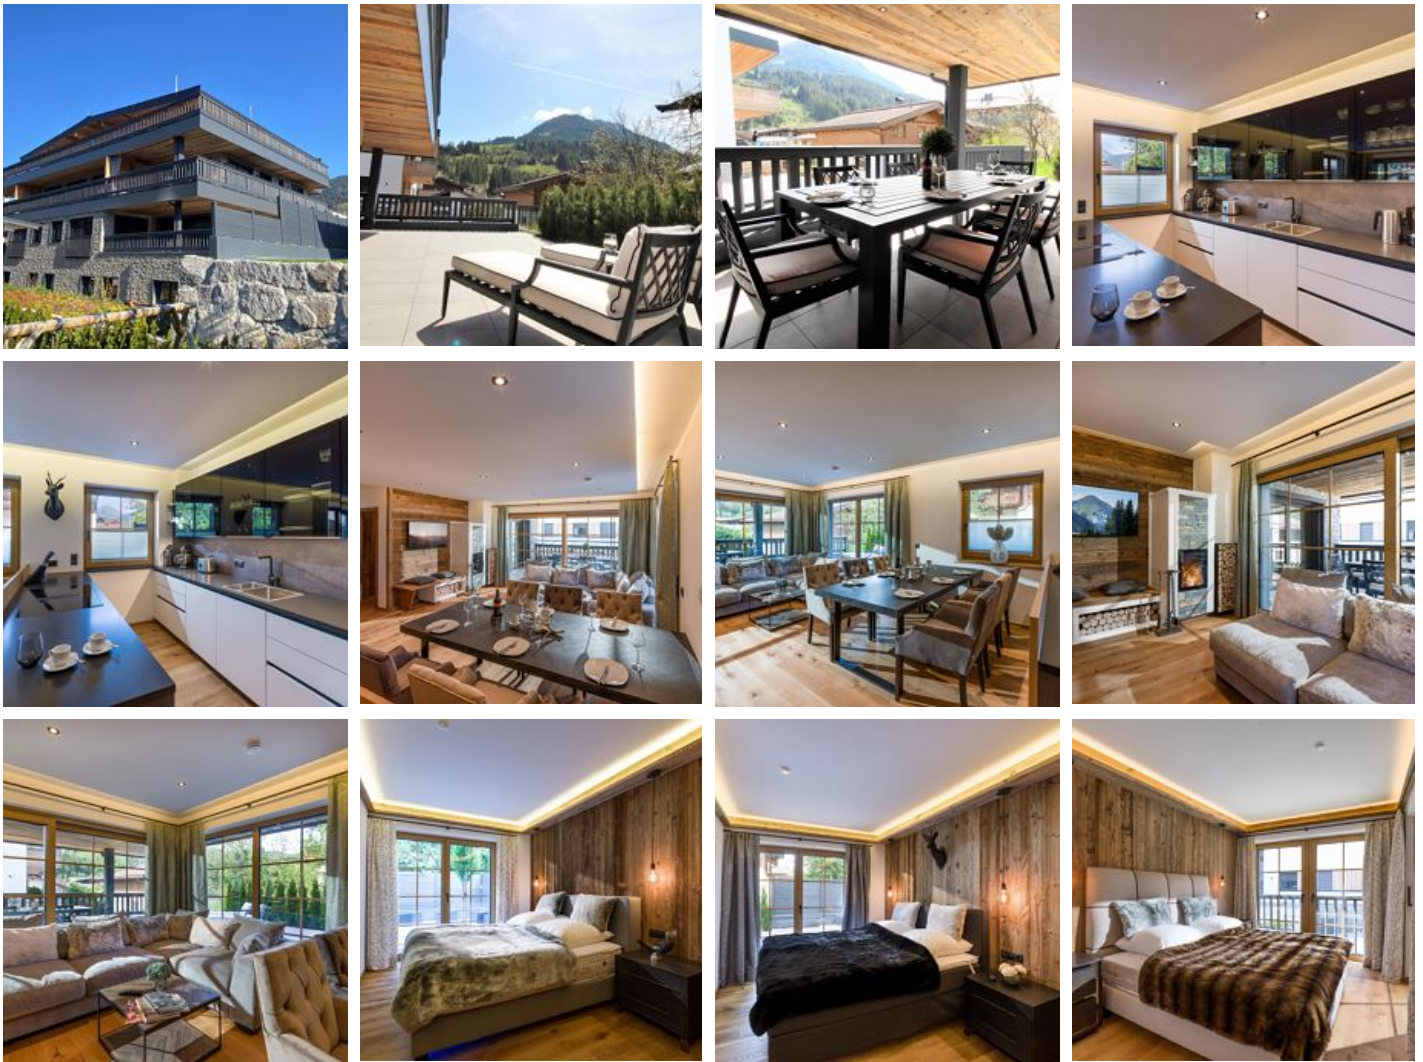

## holiday apartment in Kirchberg in Tirol

Stunning, newly built luxury apartment with sauna! Bergliebe is the type of property you look forward to coming home to.

central location · sauna

#### Apartment, shower and bath tub, good as new

6 Personen · 3 Bedrooms · 125 m<sup>2</sup>

• 3 bedrooms and ensuite bathroom • large livingroom with corner sofa, fireplace, Smart-TV • fully-equipped open-plan kitchen • huge patio area • underground parking + carport • ski storage room ...