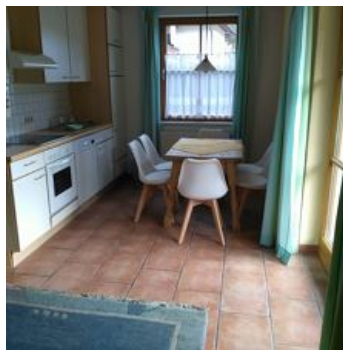

Apartment Zentrum

camping in Kirchberg in Tirol

Kitzbühelerstraße 26 · A-6365 Kirchberg in Tirol · uschipendl@gmx.at · 0043 5356 2279

Apartment Zentrum

camping in Kirchberg in Tirol

apartment in city center with own entrance
3 bedroom and 3 bathroom with terrace