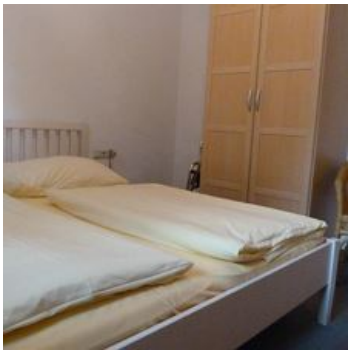

2 or 3 bedrooms, all bedrooms have there own bathroom

Apartment with balcony or terrace with own entrance

meadowlands · central location · on the hiking path · near the forest

Rooms and Apartments

Current Offers

Apartment, shower, toilet, facing the mountains

ab
€ 160,00

per person on 21.06.2024

TO THE OFFER

2-6 Personen · 3 Bedrooms · 120 m²

Apartment, shower, toilet, facing the garden

ab
€ 100,00

per apartment on 21.06.2024

TO THE OFFER

1-4 Personen · 2 Bedrooms · 45 m²

Conditions

furnished apartments located in the centre of Kirchberg in Tirol,

Apartment Zentrum

camping in Kirchberg in Tirol

Kitzbühelerstraße 26
A-6365 Kirchberg in Tirol
Email: uschipendl@gmx.at
Phone: 0043 5357 2279