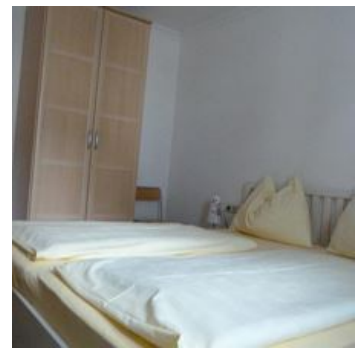

2 or 3 bedrooms, all bedrooms have there own bathroom

Apartment with balcony or terrace with own entrance

meadowlands · central location · on the hiking path · near the forest

Rooms and Apartments

Current Offers

Apartment, shower, toilet, facing the mountains

ab
€ 160,00

per person on 21.06.2024

TO THE OFFER

2-6 Personen · 3 Bedrooms · 120 m²

Apartment, shower, toilet, facing the garden

ab
€ 100,00

per apartment on 21.06.2024