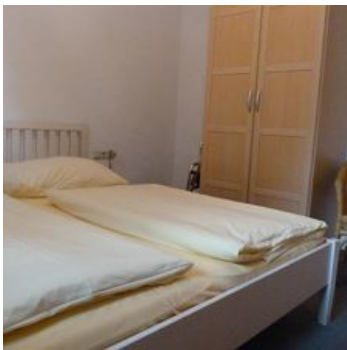

Apartment Zentrum

camping in Kirchberg in Tirol

Kitzbühelerstraße 26 · A-6365 Kirchberg in Tirol · uschipendl@gmx.at · 0043 5356 2279

Apartment Zentrum

camping in Kirchberg in Tirol

apartment in city center with own entrance
3 bedroom and 3 bathroom with terrace