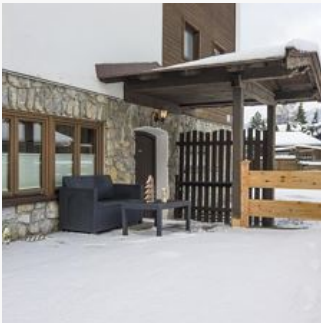

Apartment La Bamba

holiday apartment in Kirchberg in Tirol

Our appartement is in the middle of the centre and very comfortable. All of the pubs, shops, skischool, busstop and a lot of restaurants are less then 5 minutes walk

central location · right at the ski-bus/ hiking-bus/ bus stop · on the hiking path

Rooms and Apartments

Current Offers

Apartment, shower and bath tub, 2 bed rooms

The appartement La Bamba is a non-smoking appartement with terrasse in the centre of Kirchberg. Our familie friendly appartement is about 100m from the Skischool Kirchberg meeting place away.