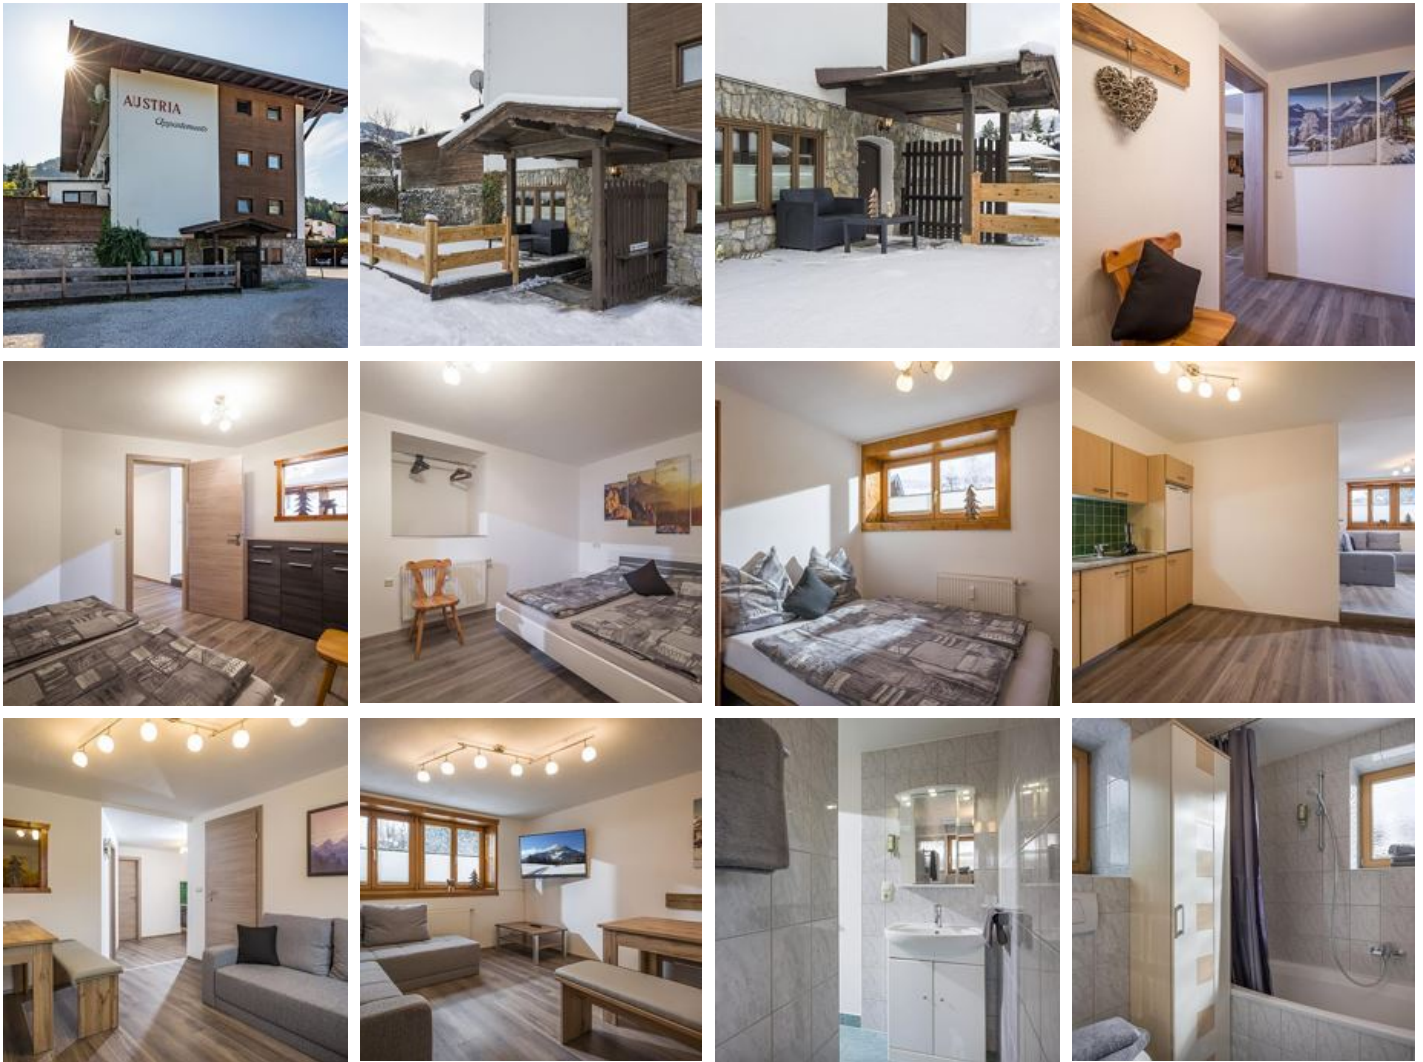

Apartment La Bamba

holiday apartment in Kirchberg in Tirol

Our appartement is in the middle of the centre and very comfortable. All of the pubs, shops, skischool, busstop and a lot of restaurants are less then 5 minutes walk

central location · right at the ski-bus/ hiking-bus/ bus stop · on the hiking path

Rooms and Apartments

Current Offers

Apartment, shower and bath tub, 2 bed rooms

The appartement La Bamba is a non-smoking appartement with terrasse in the centre of Kirchberg. Our familie friendly appartement is about 100m from the Skischool Kirchberg meeting place away.

2-6 Personen · 2 Bedrooms · 60 m²

Conditions

The appartement is perfect for 4 to 6 persons and is completely renewed in october 2017.

It is on the first floor, is a non-smoking appartement and has as well a big terrasse in the front with 2 parking places.