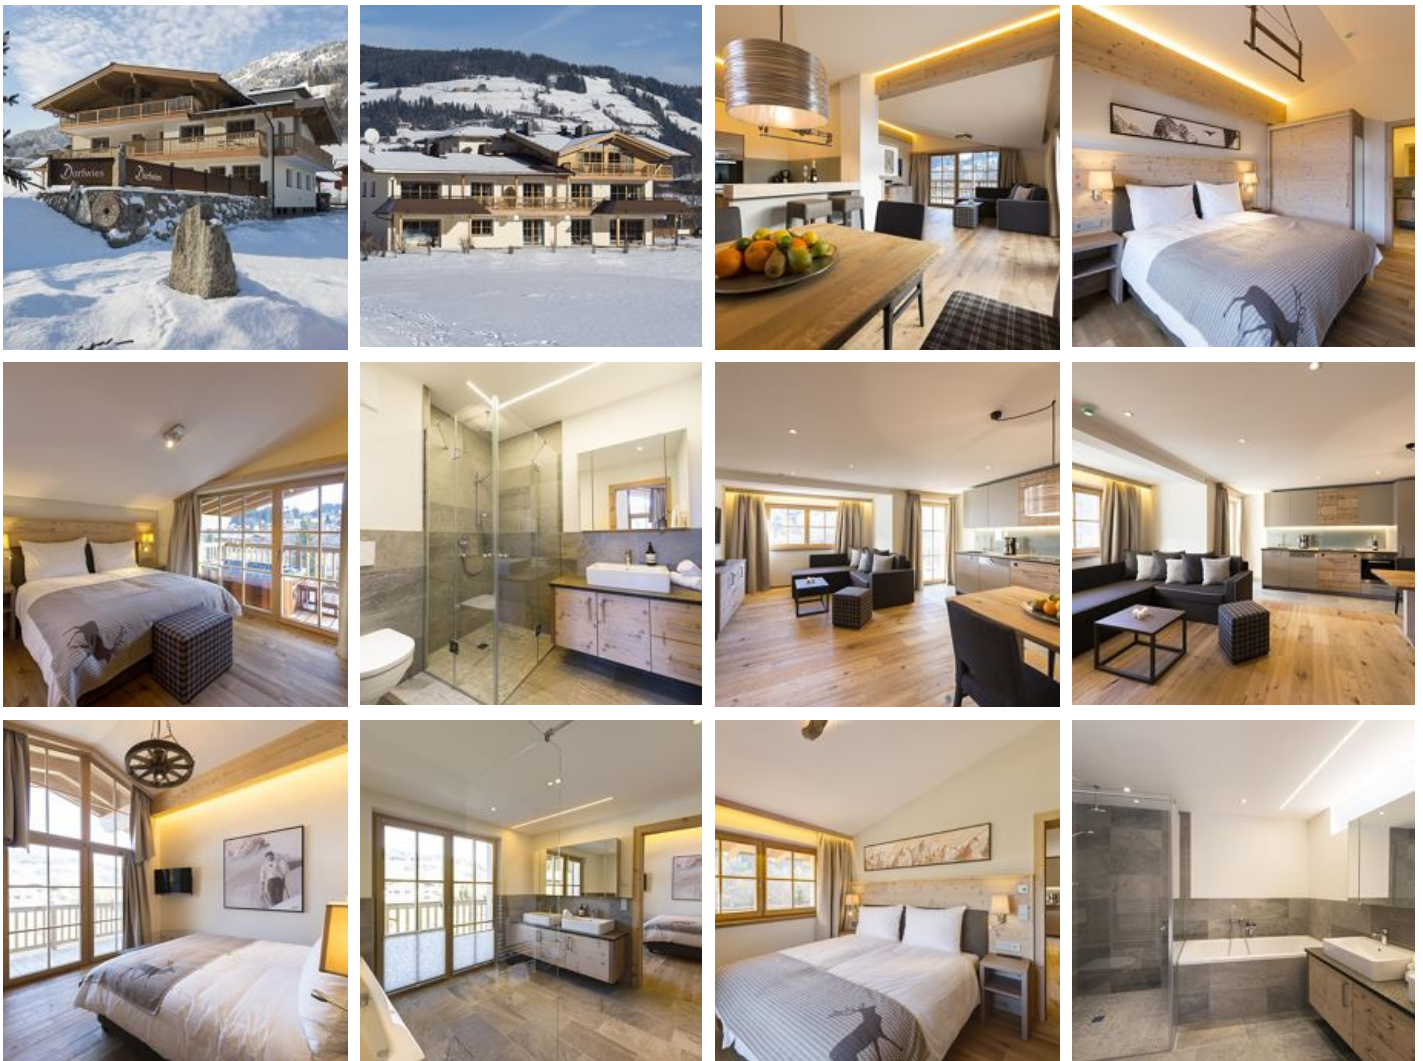

Alpen Chalet Dorfwier

holiday apartment in Kirchberg in Tirol

Our Chalet Apartments are located in the outskirts of Kirchberg, in beautiful and peaceful surroundings. The village centre is a pleasant 10 minute walk from our Chalet. The Gaisberg lift is only a six minute walk. Hiking trails start right outside your front door.

on the hiking path · meadowlands · outskirts of town · quiet location · whirlpool · sauna · infrared cabin

Rooms and Apartments

Current Offers

Apartment Rettenstein

4-6 Personen · 2 Bedrooms · 93 m²

It has an open planned living area with a fireplace, kitchen with oven/stove/dishwasher/fridge, sitting area, 2 bedrooms - one with bath/shower/WC, one with shower/WC, an extra WC, a large balcony wit...

ab
€ 285,00

per apartment on 19.09.2024

TO THE OFFER

Apartment Kitzbüheler Horn

4-6 Personen · 2 Bedrooms · 103 m²

It has an opened-planned living area with a fireplace kitchen with oven/stove/dishwasher and fridge, 2 Bedrooms - one with bath/shower/WC and one with shower/WC, an extra WC, smart TV in everyroom, 2 ...

ab
€ 285,00

per apartment on 19.09.2024

TO THE OFFER

Apartment Maierl

4-6 Personen · 2 Bedrooms · 92 m²

It has an open planned living area with a fireplace, kitchen with oven/stove/dishwasher/fridge, sitting area, 2 bedrooms - one with bath/shower/WC, one with shower/WC, an extra WC, a large balcony wit...