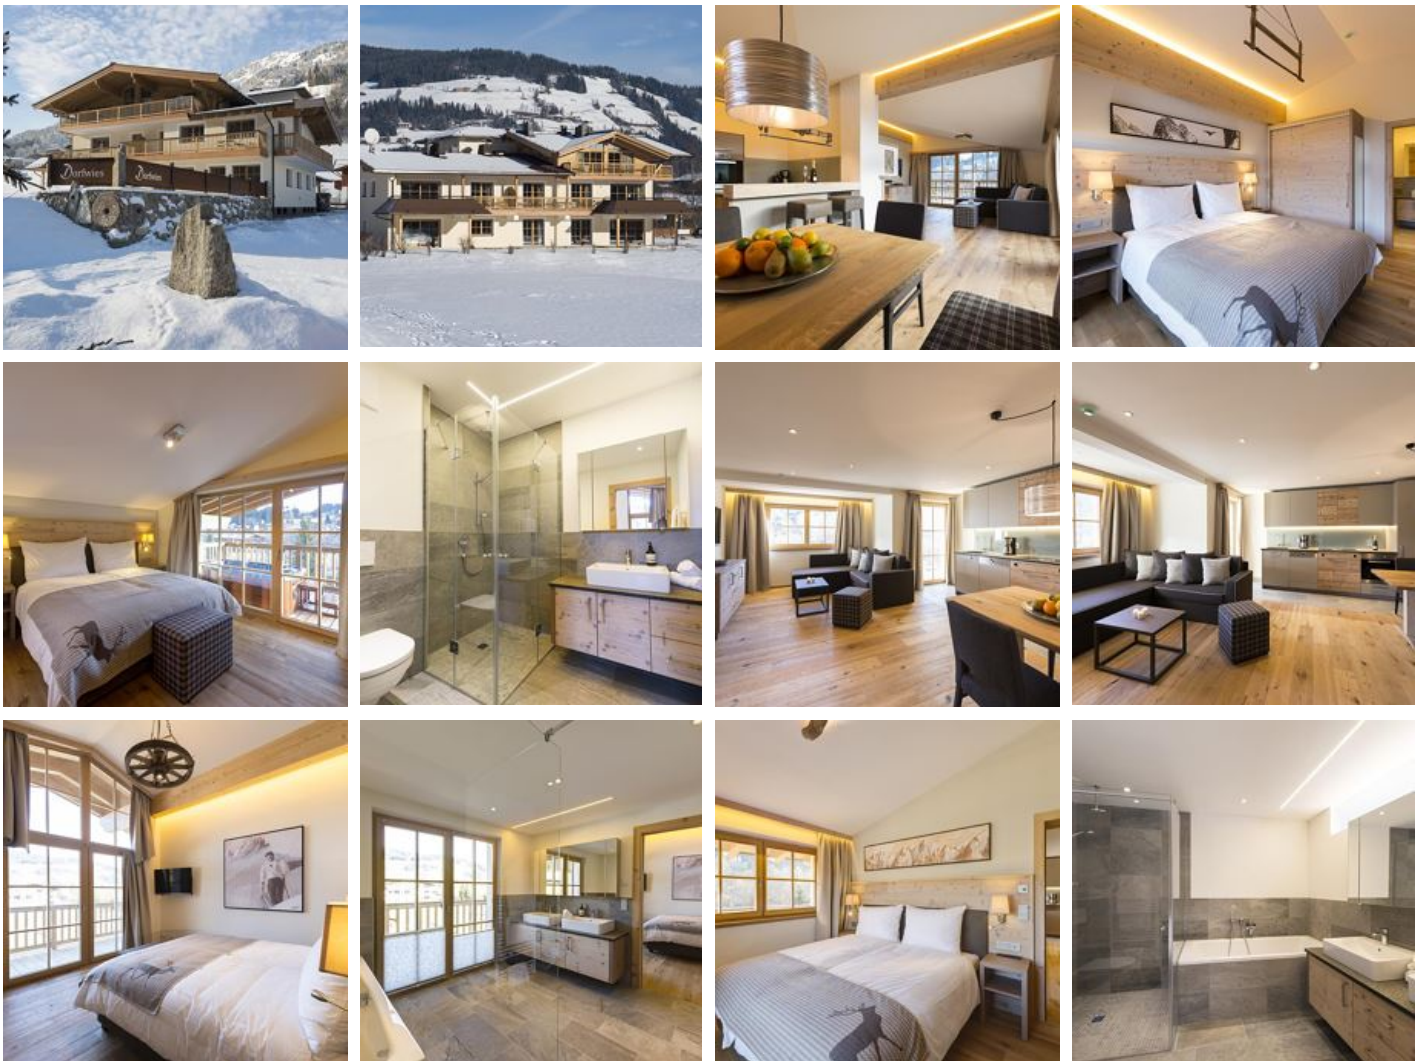

Alpen Chalet Dorfries

holiday apartment in Kirchberg in Tirol

Our Chalet Apartments are located in the outskirts of Kirchberg, in beautiful and peaceful surroundings. The village centre is a pleasant 10 minute walk from our Chalet. The Gaisberg lift is only a six minute walk. Hiking trails start right outside your front door.

on the hiking path · meadowlands · outskirts of town · quiet location · whirlpool · sauna · infrared cabin

Rooms and Apartments

Current Offers

Apartment Rettenstein

4-6 Personen · 2 Bedrooms · 93 m²

It has an open planned living area with a fireplace, kitchen with oven/stove/dishwasher/fridge, sitting area, 2 bedrooms - one with bath/shower/WC, one with shower/WC, an extra WC, a large balcony wit...

ab
€ 285,00

per apartment on 03.10.2022

TO THE OFFER

Apartment Kitzbüheler Horn

4-6 Personen · 2 Bedrooms · 103 m²

It has an opened-planned living area with a fireplace kitchen with oven/stove/dishwasher and fridge, 2 Bedrooms - one with bath/shower/WC and one with shower/WC, an extra WC, smart TV in everyroom, 2 ...

ab
€ 285,00

per apartment on 03.10.2022

TO THE OFFER

Apartment Maierl

4-6 Personen · 2 Bedrooms · 92 m²

It has an open planned living area with a fireplace, kitchen with oven/stove/dishwasher/fridge, sitting area, 2 bedrooms - one with bath/shower/WC, one with shower/WC, an extra WC, a large balcony wit...