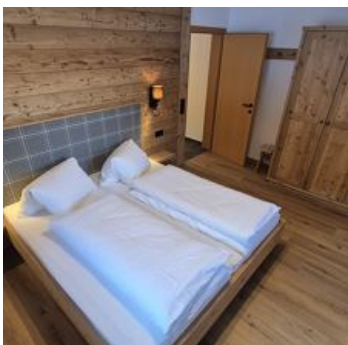

Activ Wellness Appartements Schermerhof ***

holiday apartment in Westendorf

Our family-friendly house is situated in a sunny, quiet location approx. 800m from Westendorf's village centre, 500m from the SkiWelt Wilder Kaiser - Brixental ski area and directly beside the cross-country skiing network. A total of 9 apartments, a large children's playground and games room, as well as an internet station are available. In summer we offer guided mountain hikes and BBQ evenings. Spa area with sauna, steamed baths, infrared-cabin and solarium. Beautiful, naturally bright indoor

outskirts of town · right on the bike path · on the hiking path · near the forest · quiet location · meadowlands · right at the cross-country ski trail · private setting · steambath · infrared cabin · tanning booth · sauna · indoor swimming pool · relaxation room