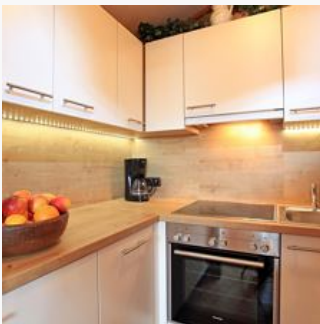

Apartment Nr 4

45m², Doppelschlafzimmer, Wohnschlafraum mit Ausziehcouch für 2 Personen, Kochnische mit Backofen, Balkon, Garderobe, Kabel-TV (gr. Flachbildschirm), Waschmöglichkeit im Haus.

ab
€ 57,00

pro Appartement am 20.05.2022

[ZUM ANGEBOT](#)

2-5 Personen · 1 Schlafzimmer · 45 m²