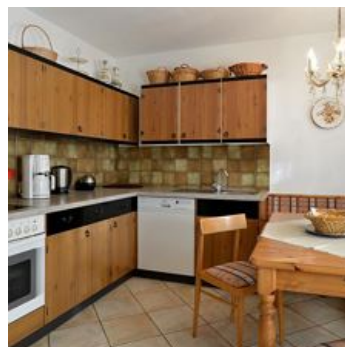

Komfortbauernhof Rainerhof

farm, farmhouse in Wörgl

Our 350 year old farmhouse has been lovingly renovated and is situated in a calm area, about 500 m from the town centre of Wörgl. We offer beautifully furnished rooms with shower or bath, toilet and sat TV. There is a lovely farmhouse parlour, a TV room, table tennis, billiard, darts, guests' kitchen, nice garden and lawn, children's playground. In good weather breakfast can be served outdoors. Dogs allowed. Free WLAN available.