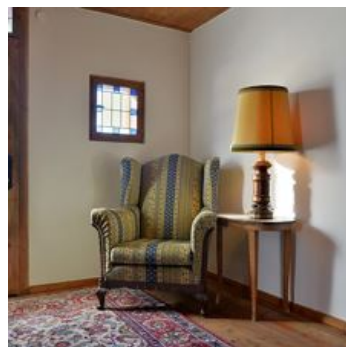

Komfortbauernhof Rainerhof

farm, farmhouse in Wörgl

Our 350 year old farmhouse has been lovingly renovated and is situated in a calm area, about 500 m from the town centre of Wörgl. We offer beautifully furnished rooms with shower or bath, toilet and sat TV. There is a lovely farmhouse parlour, a TV room, table tennis, billiard, darts, guests' kitchen, nice garden and lawn, children's playground. In good weather breakfast can be served outdoors. Dogs allowed. Free WLAN available.