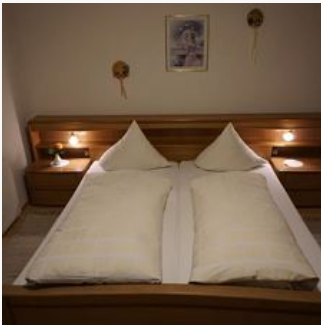

quiet location · central location

Rooms and Apartments

Current Offers

apartment/1 bedroom/shower, WC

1-2 Personen · 1 Bedrooms · 35 m²

Two Room Apartment 35m² for 2-3 people with private terrace and access to the garden! Double room with extra sofa bed, kitchen, shower / WC, SAT-TV, WiFi, Hair dryer, towels and bath towels!

ab
€ 118,00

per apartment on 21.01.2021

TO THE OFFER

apartment/1 bedroom/bath tub, WC

1-4 Personen · 1 Bedrooms · 60 m²

Apartment for 2 - 4 persons approx. 60m² south/east Living/sleeping area for 2 persons with kitchen, 1 bedroom (double bed), 2 x balconies, satellite TV, WiFi, hair dryer, shower, WC, towels, safe sup...