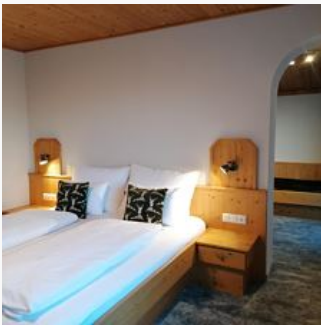

right at the cross-country ski trail · central location · quiet location · right on the bike path · right at the ski-bus/ hiking-bus/ bus stop

Rooms and Apartments

Current Offers

double room with shower, WC

aprox. 22 m², shower/toilet, balcony and cabel-TV.

1-2 Personen · 1 Bedrooms · 22 m²

ab
€ 100,00

per person on 18.04.2026

TO THE OFFER

triple room with shower, WC

aprox. 28 m², shower/toilet, balcony and cabel-TV.

2-3 Personen · 1 Bedrooms · 28 m²

ab
€ 100,00

per person on 18.04.2026

TO THE OFFER

room with 4 beds with shower, WC

approx. 32m², shower/toilet, balcony, cable-TV, 2nd floor, beds are 2 separate beds.

ab
€ 200,00